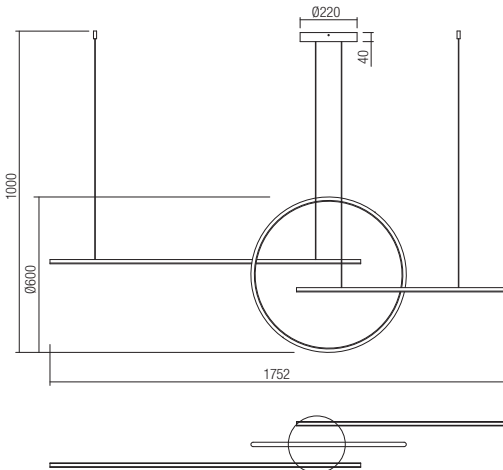

Led type	SMD LED 2835 468 pcs x 0,15W	
Power	56W	
Input	220V-240V, 50/60Hz	
Color temperature	3000K	4000K
Lumen source	6600 lm	6780 lm
Lumen system	5016 lm	5286 lm
CRI	80	
Dimmable (3 step)	☉	
CE IP20		

Led type	SMD LED 2835 323 pcs x 0,15W	
Power	46W	
Input	220V-240V, 50/60Hz	
Color temperature	3000K	4000K
Lumen source	5390 lm	5537 lm
Lumen system	3724 lm	3928 lm
CRI	80	
Dimmable (3 step)	☉	
CE IP20