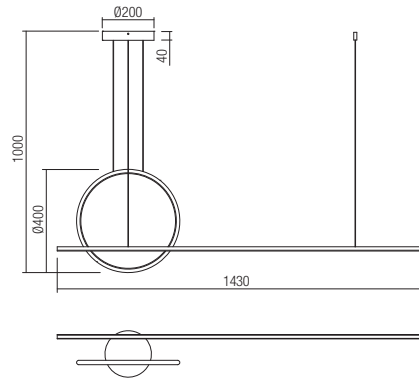

Led type	SMD LED 2835 468 pcs x 0,15W	
Power	56W	
Input	220V-240V, 50/60Hz	
Color temperature	3000K	4000K
Lumen source	6600 lm	6780 lm
Lumen system	5016 lm	5286 lm
CRI	80	
Dimmable (3 step)	☉	
CE IP20		

Led type	SMD LED 2835 323 pcs x 0,15W	
Power	46W	
Input	220V-240V, 50/60Hz	
Color temperature	3000K	4000K
Lumen source	5390 lm	5537 lm
Lumen system	3724 lm	3928 lm
CRI	80	
Dimmable (3 step)	☉	
CE IP20