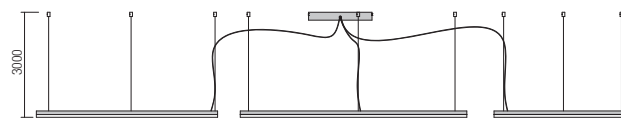

Led type	SMD LED 2835 270 pcs x 0,15W + 360 pcs x 0,15W + 456 pcs x 0,14W	
Power	40,5W+55W+68W	
Input	220V-240V, 50/60Hz	
Color temperature	3000K	4000K
Lumen source	19840 lm	22181 lm
Lumen system	13967 lm	14556 lm
CRI	80	
Dimmable TRIAC		
CE IP20