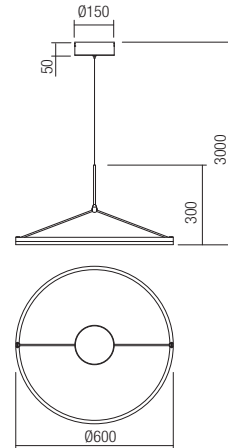

Ø40cm

- art. **01-3833** Sand White 3000K
- art. **01-3834** Bronze 3000K
- art. **01-3835** Sand Black 3000K

Led type	2835 SMD LED 180 pcs x 0,15W
Power	27W
Input	220V-240V, 50/60Hz
Color temperature	3000K
Lumen source	3662 lm
Lumen system	2416 lm
CRI	90
Dimmable TRIAC	
CE 	

Ø60cm

- art. **01-3836** Sand White 3000K
- art. **01-3837** Bronze 3000K
- art. **01-3838** Sand Black 3000K

Led type	2835 SMD LED 270 pcs x 0,14W
Power	39W
Input	220V-240V, 50/60Hz
Color temperature	3000K
Lumen source	5149 lm
Lumen system	3514 lm
CRI	90
Dimmable TRIAC	
CE 	

Ø80cm

- art. **01-3839** Sand White 3000K
- art. **01-3840** Bronze 3000K
- art. **01-3841** Sand Black 3000K

Led type	2835 SMD LED 360 pcs x 0,13W
Power	48W
Input	220V-240V, 50/60Hz
Color temperature	3000K
Lumen source	6336 lm
Lumen system	4320 lm
CRI	90
Dimmable TRIAC	
CE