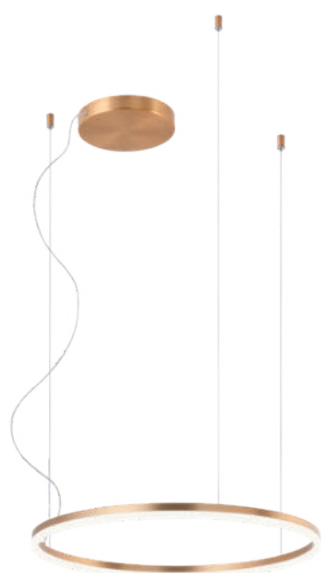

Suspensions

Direct light emission

1 circle

Ø60cm