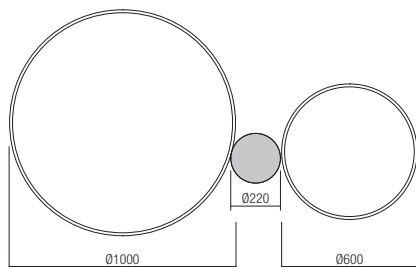

Suspensions

Direct light emission

2 circles

Ø100+Ø60cm

-  art. **01-1720** Sand White 3000K
- art. **01-1721** Bronze 3000K
- art. **01-1953** Sand Black 3000K
- art. **01-1922** Sand White 4000K
- art. **01-1923** Bronze 4000K
- art. **01-1966** Sand Black 4000K