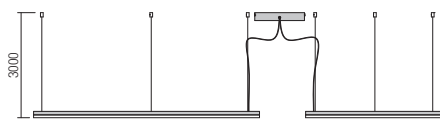

Suspensions

Direct light emission

2 circles

Ø100+Ø60cm

-  art. **01-1720** Sand White 3000K
- art. **01-1721** Bronze 3000K
- art. **01-1953** Sand Black 3000K
- art. **01-1922** Sand White 4000K
- art. **01-1923** Bronze 4000K
- art. **01-1966** Sand Black 4000K