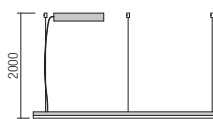

Led type	SMD LED 2835 270 pcs x 0,15W	
Power	42W	
Input	220V-240V, 50/60Hz	
Color temperature	3000K	4000K
Lumen source	5193 lm	5478 lm
Lumen system	3568 lm	3755 lm
CRI	80	
Dimmable TRIAC		
CE IP20		

Led type	SMD LED 2835 360 pcs x 0,15W	
Power	55W	
Input	220V-240V, 50/60Hz	
Color temperature	3000K	4000K
Lumen source	7212 lm	7554 lm
Lumen system	4853 lm	5088 lm
CRI	80	
Dimmable TRIAC		
CE IP20		

Led type	SMD LED 2835 456 pcs x 0,14W	
Power	68W	
Input	220V-240V, 50/60Hz	
Color temperature	3000K	4000K
Lumen source	8741 lm	9167 lm
Lumen system	5465 lm	5713 lm
CRI	80	
Dimmable TRIAC		
CE IP20