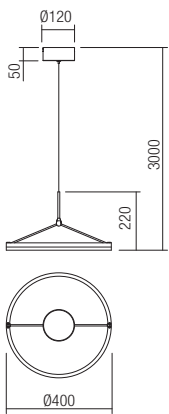

Ø40cm

- art. **01-3833** Sand White 3000K
- art. **01-3834** Bronze 3000K
- art. **01-3835** Sand Black 3000K

Led type	2835 SMD LED 180 pcs x 0,15W
Power	27W
Input	220V-240V, 50/60Hz
Color temperature	3000K
Lumen source	3662 lm
Lumen system	2416 lm
CRI	90
Dimmable TRIAC	
CE 	

Ø60cm

- art. **01-3836** Sand White 3000K
- art. **01-3837** Bronze 3000K
- art. **01-3838** Sand Black 3000K

Led type	2835 SMD LED 270 pcs x 0,14W
Power	39W
Input	220V-240V, 50/60Hz
Color temperature	3000K
Lumen source	5149 lm
Lumen system	3514 lm
CRI	90
Dimmable TRIAC	
CE 	

Ø80cm

- art. **01-3839** Sand White 3000K
- art. **01-3840** Bronze 3000K
- art. **01-3841** Sand Black 3000K

Led type	2835 SMD LED 360 pcs x 0,13W
Power	48W
Input	220V-240V, 50/60Hz
Color temperature	3000K
Lumen source	6336 lm
Lumen system	4320 lm
CRI	90
Dimmable TRIAC	
CE