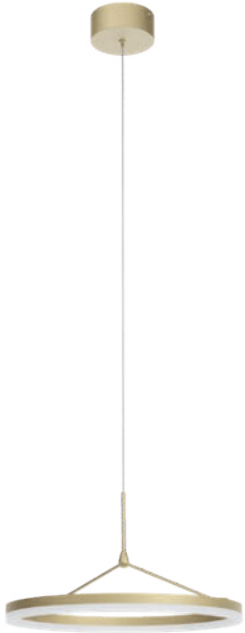

Ø40cm

- art. **01-3833** Sand White 3000K
- art. **01-3834** Bronze 3000K
- art. **01-3835** Sand Black 3000K