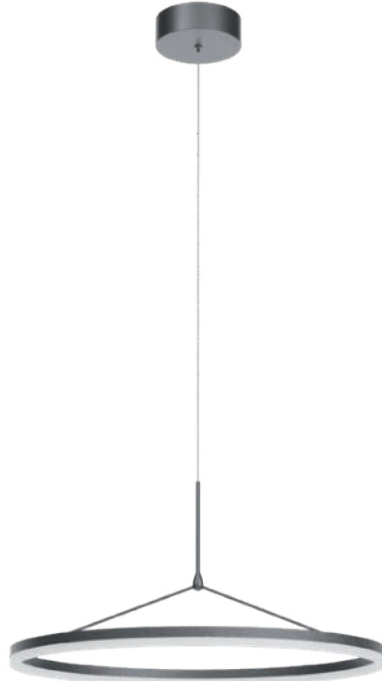

Led type	2835 SMD LED 180 pcs x 0,15W
Power	27W
Input	220V-240V, 50/60Hz
Color temperature	3000K
Lumen source	3662 lm
Lumen system	2416 lm
CRI	90
Dimmable TRIAC	
CE 	

Ø60cm

- art. **01-3836** Sand White 3000K
- art. **01-3837** Bronze 3000K
- art. **01-3838** Sand Black 3000K