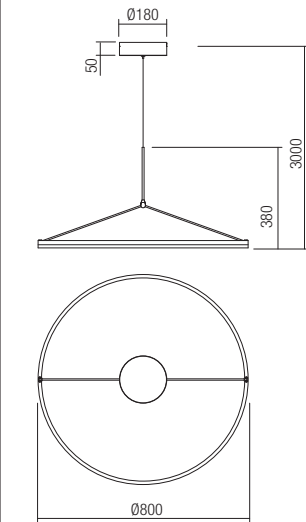

Led type	2835 SMD LED 360 pcs x 0,13W
Power	48W
Input	220V-240V, 50/60Hz
Color temperature	3000K
Lumen source	6336 lm
Lumen system	4320 lm
CRI	90
Dimmable TRIAC	
CE