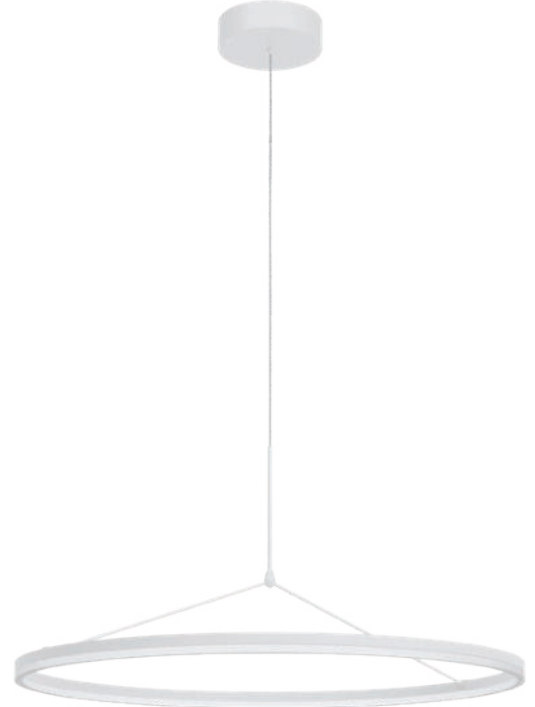

Led type	2835 SMD LED 270 pcs x 0,14W
Power	39W
Input	220V-240V, 50/60Hz
Color temperature	3000K
Lumen source	5149 lm
Lumen system	3514 lm
CRI	90
Dimmable TRIAC	
CE 	

Ø80cm

- art. **01-3839** Sand White 3000K
- art. **01-3840** Bronze 3000K
- art. **01-3841** Sand Black 3000K