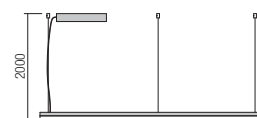

Led type	SMD LED 2835 270 pcs x 0,15W	
Power	42W	
Input	220V-240V, 50/60Hz	
Color temperature	3000K	4000K
Lumen source	5193 lm	5478 lm
Lumen system	3568 lm	3755 lm
CRI	80	
Dimmable TRIAC		
CE IP20		

Led type	SMD LED 2835 360 pcs x 0,15W	
Power	55W	
Input	220V-240V, 50/60Hz	
Color temperature	3000K	4000K
Lumen source	7212 lm	7554 lm
Lumen system	4853 lm	5088 lm
CRI	80	
Dimmable TRIAC		
CE IP20		

Led type	SMD LED 2835 456 pcs x 0,14W	
Power	68W	
Input	220V-240V, 50/60Hz	
Color temperature	3000K	4000K
Lumen source	8741 lm	9167 lm
Lumen system	5465 lm	5713 lm
CRI	80	
Dimmable TRIAC		
CE IP20