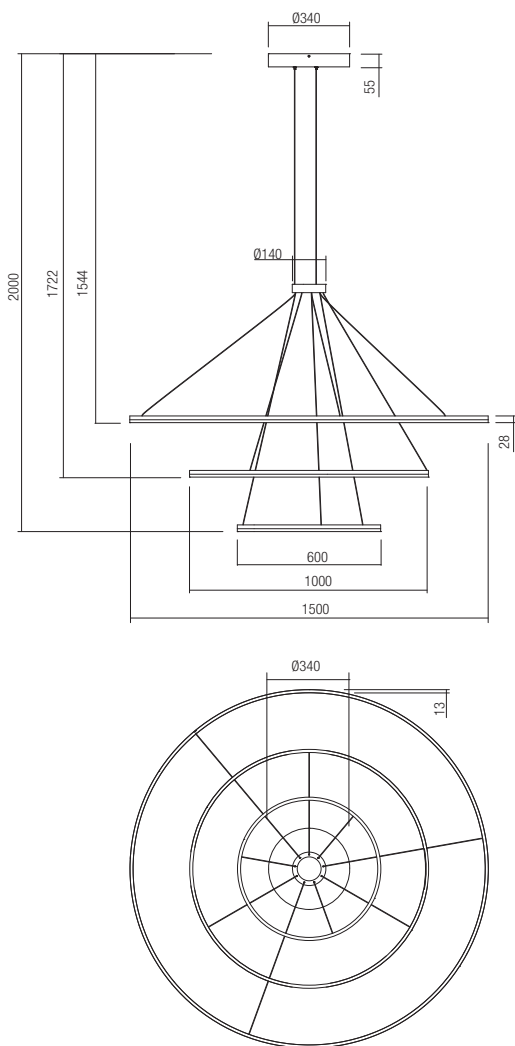

3 circles big

Ø60+Ø100+Ø150cm

- art. **01-2245** Sand White 3000K
- art. **01-2246** Bronze 3000K
- art. **01-2247** Sand Black 3000K
- art. **01-2484** Sand White 4000K
- art. **01-2485** Bronze 4000K
- art. **01-2486** Sand Black 4000K