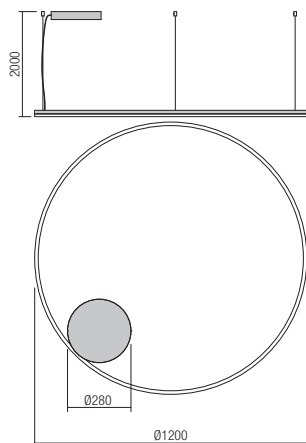

- art. **01-1716** Sand White 3000K
- art. **01-1717** Bronze 3000K
- art. **01-1951** Sand Black 3000K
- art. **01-1918** Sand White 4000K
- art. **01-1919** Bronze 4000K
- art. **01-1964** Sand Black 4000K

- art. **01-1718** Sand White 3000K
- art. **01-1719** Bronze 3000K
- art. **01-1952** Sand Black 3000K
- art. **01-1920** Sand White 4000K
- art. **01-1921** Bronze 4000K
- art. **01-1965** Sand Black 4000K