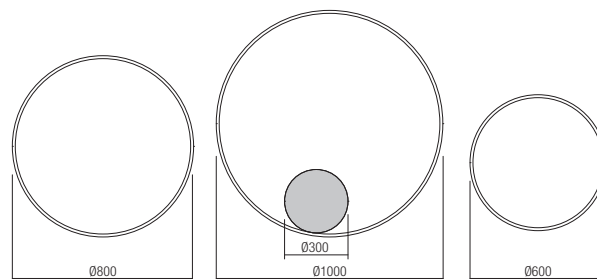

Led type	SMD LED 2835 270 pcs x 0,15W + 360 pcs x 0,15W + 456 pcs x 0,14W	
Power	40,5W+55W+68W	
Input	220V-240V, 50/60Hz	
Color temperature	3000K	4000K
Lumen source	19840 lm	22181 lm
Lumen system	13967 lm	14556 lm
CRI	80	
Dimmable TRIAC		
CE IP20