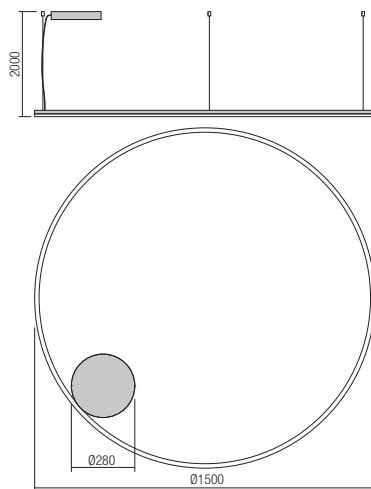

- art. **01-1716** Sand White 3000K
- art. **01-1717** Bronze 3000K
- art. **01-1951** Sand Black 3000K
- art. **01-1918** Sand White 4000K
- art. **01-1919** Bronze 4000K
- art. **01-1964** Sand Black 4000K

- art. **01-1718** Sand White 3000K
- art. **01-1719** Bronze 3000K
- art. **01-1952** Sand Black 3000K
- art. **01-1920** Sand White 4000K
- art. **01-1921** Bronze 4000K
- art. **01-1965** Sand Black 4000K