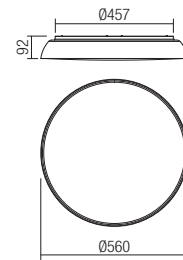

art. **01-1679** Matt White  
 art. **01-1680** Matt Black

Led type	SMD LED 2835 48 pcs x 1,04W
Power	50W
Input	220V-240V, 50/60Hz
Color temperature	3000K
Lumen source	5100 lm
Lumen system	3152 lm
CRI	80
Not dimmable	
	<b>CE IP20</b>