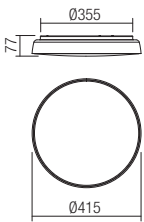

art. **01-1679** Matt White  
 art. **01-1680** Matt Black

Led type	SMD LED 2835 48 pcs x 1,04W
Power	50W
Input	220V-240V, 50/60Hz
Color temperature	3000K
Lumen source	5100 lm
Lumen system	3152 lm
CRI	80
Not dimmable	
	<b>CE IP20</b>