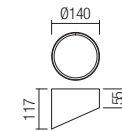

Led type	SMD LED 2835 90 pcs x 0,2W
Power	18W
Input	220V-240V, 50/60Hz
Color temperature	3000K
Lumen source	1980 lm
Lumen system	1278 lm
CRI	80
Not dimmable	
CE	IP20