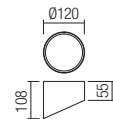

Led type	SMD LED 2835 30 pcs x 0,2W
Power	6W
Input	220V-240V, 50/60Hz
Color temperature	3000K
Lumen source	750 lm
Lumen system	432 lm
CRI	80
Not dimmable	
CE	IP20

art. **01-1627** Matt White
art. **01-1628** Matt Black