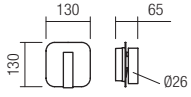

- art. **01-1491** Sand White
- art. **01-2977** Matt Gold
- art. **01-2978** Satin Nickel
- art. **01-1492** Sand Black

| | |
|-------------------|--|
| Led type | EDISON SMD LED 2835 30 pcs x 0,2W + OSRAM SMD LED 3535 1 pc x 3W |
| Power | 6W + 3W |
| Input | 220-240V, 50/60Hz |
| Color temperature | 3000K |
| Lumen source | 720 lm + 238 lm |
| Lumen system | 330 lm + 135 lm |
| Optic | 120° + 20° |
| CRI | 90 |
| Not dimmable | |
| CE | IP20 |