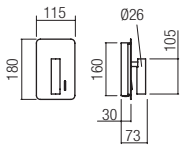

- art. **01-2979** Sand White
- art. **01-2980** Matt Gold
- art. **01-2981** Satin Nickel
- art. **01-2982** Sand Black

Led type	EDISON SMD LED 2835 30 pcs x 0,2W + OSRAM SMD LED 3535 1 pc x 3W
Power	6W + 3W
Input	220-240V, 50/60Hz
Color temperature	3000K
Lumen source	720 lm + 238 lm
Lumen system	330 lm + 135 lm
Optic	120° + 20°
USB charging port	
CRI	90
Not dimmable	
CE	IP20