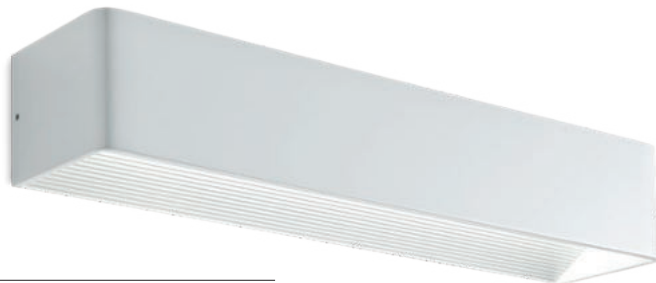

Led type SMD LED 5730 18 pcs x 0,5W
Power 10W
Input 220-240V, 50/60Hz
Color temperature 3000K
Lumen source 975 lm
Lumen system 427 lm
CRI 90
Not dimmable

CE IP20

art. **01-1343**

Led type SMD LED 5730 24 pcs x 0,5W
Power 12,5W
Input 220-240V, 50/60Hz
Color temperature 3000K
Lumen source 1269 lm
Lumen system 711 lm
CRI 90
Not dimmable

CE IP20