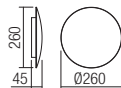

Led type	SMD LED 2835 90 pcs x 0,2W
Power	18W
Input	220-240V, 50/60Hz
Color temperature	3000K
Lumen source	1801 lm
Lumen system	1265 lm
CRI	90
Not dimmable	

CE **IP20**