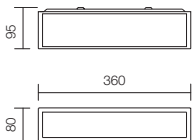

Led type SMD LED 2835 60 pcs x 0,2W
Power 11W
Input 220-240V, 50/60Hz
Color temperature 3000K
Lumen source 1252 lm
Lumen system 788 lm
CRI 85
Not dimmable
CE IP44