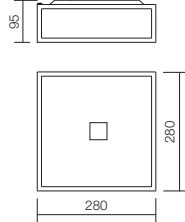

Led type SMD LED 2835 80 pcs x 0,2W
Power 20W
Input 220-240V, 50/60Hz
Color temperature 3000K
Lumen source 2701 lm
Lumen system 1320 lm
CRI 85
Not dimmable
CE IP44