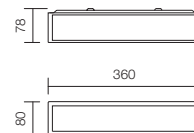

Lampholder E14
Power 2 x max. 28W
Input 230V, 50Hz

CE IP44