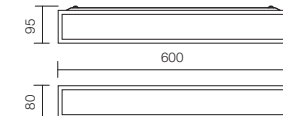

Led type SMD LED 2835 90 pcs x 0,2W
Power 19W
Input 220-240V, 50/60Hz
Color temperature 3000K
Lumen source 2665 lm
Lumen system 1289 lm
CRI 85
Not dimmable
CE IP44