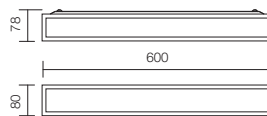

Lampholder E14
Power 3 x max. 28W
Input 230V, 50Hz
CE IP44