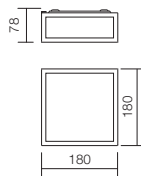

info

Light fittings for interior protected against humidity, equipped with E14 /E27 bulbs or SMD LEDs, chromed metal structure with white screen printed glass diffusers.

Corpuri de iluminat pentru interior cu grad de protecție la umiditate, echipate cu becuri E14/E27 sau cu LED-uri SMD, structură din metal cromat cu dispersoare din sticlă serigrafată albă.

Apparecchi per interni con grado di protezione contro l'umidità, equipaggiate con lampadine E14/E27 o LED SMD, struttura in metallo cromato e diffusori in vetro serigrafato bianco.

Светильники для интерьера с защитой от влаги, оснащенные цоколем E14/E27 или светодиодами SMD, структура из хромированного металла с рассеивателями из белого сериграфированного стекла.

Beltéri világítótestek, fokozott nedvességvédelemmel ellátva, E14/E27-es vagy SMD LED-ekkel felszerelve, krómozott fémszerkezettel, fehér szitanyomásos üveg diszperzőekkel.

Интериорни осветителни тела, защитени от влага, оборудвани с E14/E27 крушки или SMD светодиоди, хромирана метална конструкция с бели стъкленни дифузори.

Interiérové svietidlá, s ochranou proti vlhkosti, vybavené pre žiarovky na závit E14/E27 alebo LED SMD diódami, chrómová kovová konštrukcia s bielymi sklenenými difúzormi.

Lampholder E27
Power 1 x max. 52W
Input 230V, 50Hz

CE IP44