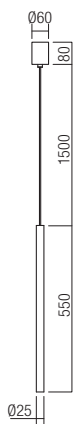

2700K

H 350mm

- art. **01-4136** Sand White
- art. **01-4137** Sand Coffee
- art. **01-4138** Sand Black
- art. **01-4139** Matt Gold
- art. **01-4140** Silver Coffee
- art. **01-4141** Foggy Nickel

H 550mm

- art. **01-4148** Sand White
- art. **01-4149** Sand Coffee
- art. **01-4150** Sand Black
- art. **01-4151** Matt Gold
- art. **01-4152** Silver Coffee
- art. **01-4153** Foggy Nickel

H 750mm

- art. **01-4160** Sand White
- art. **01-4161** Sand Coffee
- art. **01-4162** Sand Black
- art. **01-4163** Matt Gold
- art. **01-4164** Silver Coffee
- art. **01-4165** Foggy Nickel

Led type	COB LED 1 pc x 6W
Power	6,2W
Input	220V-240V, 50/60Hz
Color temperature	2700K
Lumen source	634 lm
Lumen system	481 lm
Optic	24°
CRI	90
Not dimmable	

CE IP20

3000K

H 350mm

- art. **01-4130** Sand White
- art. **01-4131** Sand Coffee
- art. **01-4132** Sand Black
- art. **01-4133** Matt Gold
- art. **01-4134** Silver Coffee
- art. **01-4135** Foggy Nickel

H 550mm

- art. **01-4142** Sand White
- art. **01-4143** Sand Coffee
- art. **01-4144** Sand Black
- art. **01-4145** Matt Gold
- art. **01-4146** Silver Coffee
- art. **01-4147** Foggy Nickel

H 750mm

- art. **01-4154** Sand White
- art. **01-4155** Sand Coffee
- art. **01-4156** Sand Black
- art. **01-4157** Matt Gold
- art. **01-4158** Silver Coffee
- art. **01-4159** Foggy Nickel

Led type	COB LED 1 pc x 6W
Power	6,2W
Input	220V-240V, 50/60Hz
Color temperature	3000K
Lumen source	662 lm
Lumen system	495 lm
Optic	24°
CRI	90
Not dimmable	

CE IP20

Multiple pendants can be installed with one of the canopy options listed on pages 759-761.

Variante multiple de suspensii pot fi asamblate cu ajutorul bazelor optionale prezentate la paginile 759-761.

Sospensioni multiple possono essere installate sui rosoni presenti alle pagine 759-761.