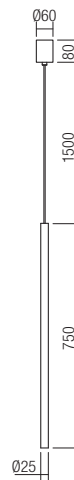

2700K

H 350mm

- art. **01-4136** Sand White
- art. **01-4137** Sand Coffee
- art. **01-4138** Sand Black
- art. **01-4139** Matt Gold
- art. **01-4140** Silver Coffee
- art. **01-4141** Foggy Nickel

H 550mm

- art. **01-4148** Sand White
- art. **01-4149** Sand Coffee
- art. **01-4150** Sand Black
- art. **01-4151** Matt Gold
- art. **01-4152** Silver Coffee
- art. **01-4153** Foggy Nickel

H 750mm

- art. **01-4160** Sand White
- art. **01-4161** Sand Coffee
- art. **01-4162** Sand Black
- art. **01-4163** Matt Gold
- art. **01-4164** Silver Coffee
- art. **01-4165** Foggy Nickel

Led type	COB LED 1 pc x 6W
Power	6,2W
Input	220V-240V, 50/60Hz
Color temperature	2700K
Lumen source	634 lm
Lumen system	481 lm
Optic	24°
CRI	90
Not dimmable	

CE IP20

3000K

H 350mm

- art. **01-4130** Sand White
- art. **01-4131** Sand Coffee
- art. **01-4132** Sand Black
- art. **01-4133** Matt Gold
- art. **01-4134** Silver Coffee
- art. **01-4135** Foggy Nickel

H 550mm

- art. **01-4142** Sand White
- art. **01-4143** Sand Coffee
- art. **01-4144** Sand Black
- art. **01-4145** Matt Gold
- art. **01-4146** Silver Coffee
- art. **01-4147** Foggy Nickel

H 750mm

- art. **01-4154** Sand White
- art. **01-4155** Sand Coffee
- art. **01-4156** Sand Black
- art. **01-4157** Matt Gold
- art. **01-4158** Silver Coffee
- art. **01-4159** Foggy Nickel

Led type	COB LED 1 pc x 6W
Power	6,2W
Input	220V-240V, 50/60Hz
Color temperature	3000K
Lumen source	662 lm
Lumen system	495 lm
Optic	24°
CRI	90
Not dimmable	

CE IP20

Multiple pendants can be installed with one of the canopy options listed on pages 759-761.

Variante multiple de suspensii pot fi asamblate cu ajutorul bazelor optionale prezentate la paginile 759-761.

Sospensioni multiple possono essere installate sui rosoni presenti alle pagine 759-761.