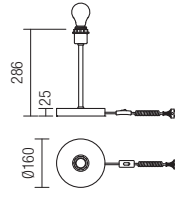

Beige Plissé

STRUCTURES + SHADES DIMENSIONS

STRUCTURES

01-1150 SN Satin Nickel
01-1150 CR Chromed
01-1150 BR Bronze

01-1151 SN Satin Nickel
01-1151 CR Chromed
01-1151 BR Bronze

01-1152 SN Satin Nickel
01-1152 CR Chromed
01-1152 BR Bronze