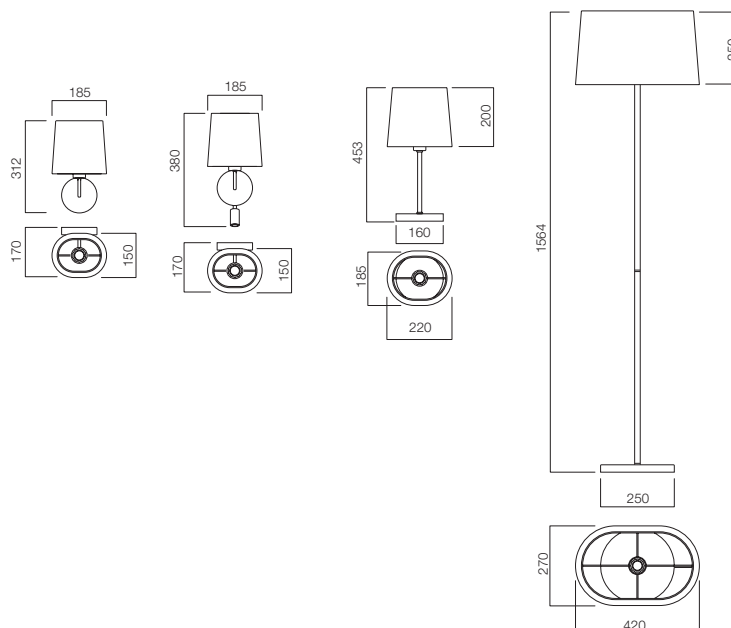

Beige Plissé

STRUCTURES + SHADES DIMENSIONS

STRUCTURES

01-1150 SN Satin Nickel
01-1150 CR Chromed
01-1150 BR Bronze

01-1151 SN Satin Nickel
01-1151 CR Chromed
01-1151 BR Bronze

01-1152 SN Satin Nickel
01-1152 CR Chromed
01-1152 BR Bronze