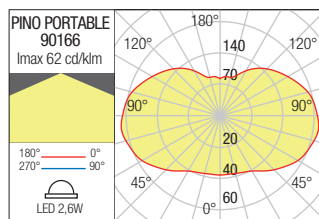

POWER SUPPLY ADAPTER AND CABLE INCLUDED

TABLE LAMP • VEIOZĂ

Code	Finishing
90166	■ Dark Grey
LED type	SMD LED 2835, 6 pcs. + RGB SMD 5050 4 pcs.
Power	2,6W
CCT	RGB+WW
Luminous Flux Source/system	280/190 lm
CRI	85
Input voltage	DC 3,7V
Battery type	18650 Li-ion with self protection system
Battery capacity	4400mA
Charging time	<6h
Life time (100% light intensity)	>6h
Life time (20% light intensity)	>20h
Power supply adapter Included	Input AC 100-240V, Output DC 5V 1A
Switch	ON/OFF, DIMMER 100% - 20%, RGB controller