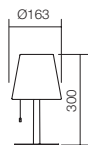

POWER SUPPLY ADAPTER AND CABLE INCLUDED

TABLE LAMP • VEIOZĂ

Code	Finishing
90166	■ Dark Grey
LED type	SMD LED 2835, 6 pcs. + RGB SMD 5050 4 pcs.
Power	2,6W
CCT	RGB+WW
Luminous Flux Source/system	280/190 lm
CRI	85
Input voltage	DC 3,7V
Battery type	18650 Li-ion with self protection system
Battery capacity	4400mA
Charging time	<6h
Life time (100% light intensity)	>6h
Life time (20% light intensity)	>20h
Power supply adapter Included	Input AC 100-240V, Output DC 5V 1A
Switch	ON/OFF, DIMMER 100% - 20%, RGB controller