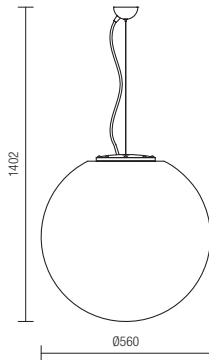

Baloo

SUSPENSION • SUSPENSIE

Code	Finishing	Power	Socket	Input voltage	Input frequency
9974	OPAL	1x max. 23W	E27	230V	50Hz

Code	Finishing	Power	Socket	Input voltage	Input frequency
9975	OPAL	1x max. 23W	E27	230V	50Hz

Code	Finishing	Power	Socket	Input voltage	Input frequency
9976	OPAL	1x max. 23W	E27	230V	50Hz