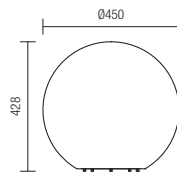

Code	Finishing	Power	Socket	Input voltage	Input frequency
9968	OPAL	1x max. 23W	E27	230V	50Hz

Code	Finishing	Power	Socket	Input voltage	Input frequency
9971	OPAL	1x max. 23W	E27	230V	50Hz

Baloo

SUSPENSION • SUSPENSIE 