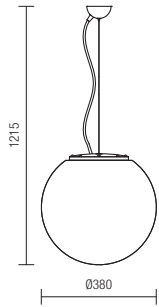

Code	Finishing	Power	Socket	Input voltage	Input frequency
9968	OPAL	1x max. 23W	E27	230V	50Hz

Code	Finishing	Power	Socket	Input voltage	Input frequency
9971	OPAL	1x max. 23W	E27	230V	50Hz

Baloo

SUSPENSION • SUSPENSIE 