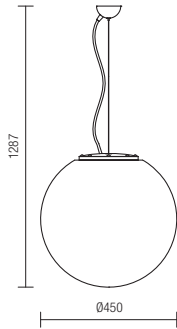

Code	Finishing	Power	Socket	Input voltage	Input frequency
9975	OPAL	1x max. 23W	E27	230V	50Hz