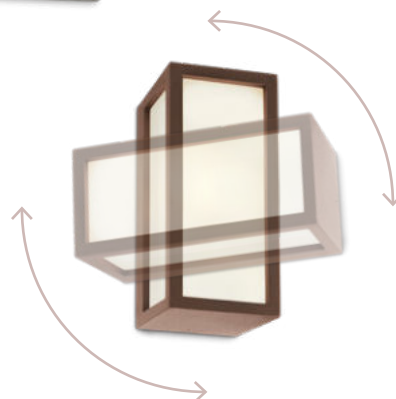

WALL LAMP • APLICĂ

Code Finishing

9896 ■ Dark Grey

9897 ■ Rust

Power	Socket	Input voltage	Input frequency
1 x max. 23W	E27	230V	50Hz