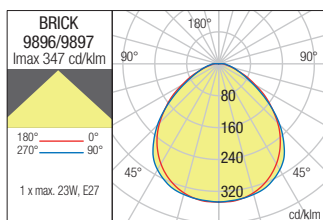

9897 ■ Rust

Power	Socket	Input voltage	Input frequency
1 x max. 23W	E27	230V	50Hz

Brick glass

Series of wall and ceiling lamps for exterior, die cast aluminium housing electrostatically painted in dark grey or rust, satin pressed glass diffuser.