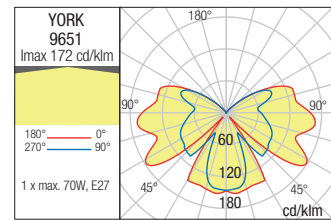

IP44

CEILING LAMP • PLAFONIERĂ

Code	Power	Socket	Input voltage	Input frequency
9650	2 x max. 42W	E14	230V	50Hz

IP23

WALL LAMP • APLICĂ

Code	Power	Socket	Input voltage	Input frequency
9651	1 x max. 70W	E27	230V	50Hz