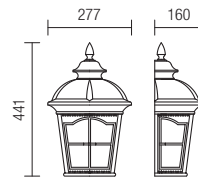

IP44

CEILING LAMP • PLAFONIERĂ

Code	Power	Socket	Input voltage	Input frequency
9650	2 x max. 42W	E14	230V	50Hz

IP23

WALL LAMP • APLICĂ

Code	Power	Socket	Input voltage	Input frequency
9651	1 x max. 70W	E27	230V	50Hz