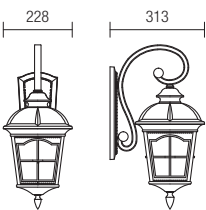

IP44

Code	Power	Socket	Input voltage	Input frequency
9647	1 x max. 70W	E27	230V	50Hz

IP44

Code	Power	Socket	Input voltage	Input frequency
9648	1 x max. 70W	E27	230V	50Hz