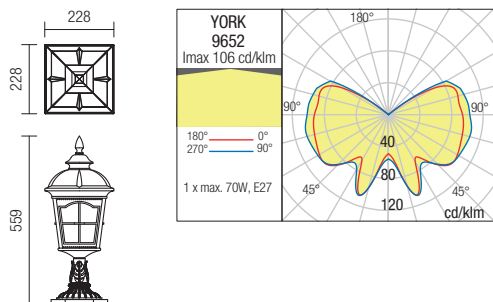

BOLLARDS • STĂLPIȘORI

Code	Power	Socket	Input voltage	Input frequency
9652	1 x max. 70W	E27	230V	50Hz