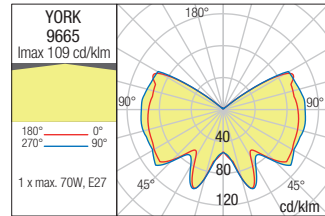

IP44

WALL LAMPS • APLICE

Code	Power	Socket	Input voltage	Input frequency
9665	1 x max. 70W	E27	230V	50Hz

IP44

Code	Power	Socket	Input voltage	Input frequency
9647	1 x max. 70W	E27	230V	50Hz

IP44

Code	Power	Socket	Input voltage	Input frequency
9648	1 x max. 70W	E27	230V	50Hz