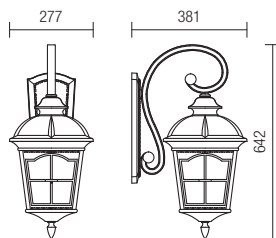

IP44

WALL LAMPS • APLICE

Code	Power	Socket	Input voltage	Input frequency
9665	1 x max. 70W	E27	230V	50Hz

IP44

Code	Power	Socket	Input voltage	Input frequency
9647	1 x max. 70W	E27	230V	50Hz

IP44

Code	Power	Socket	Input voltage	Input frequency
9648	1 x max. 70W	E27	230V	50Hz