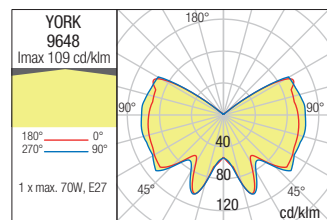

IP44

WALL LAMPS • APLICE

Code	Power	Socket	Input voltage	Input frequency
9665	1 x max. 70W	E27	230V	50Hz

IP44

Code	Power	Socket	Input voltage	Input frequency
9647	1 x max. 70W	E27	230V	50Hz

IP44

Code	Power	Socket	Input voltage	Input frequency
9648	1 x max. 70W	E27	230V	50Hz