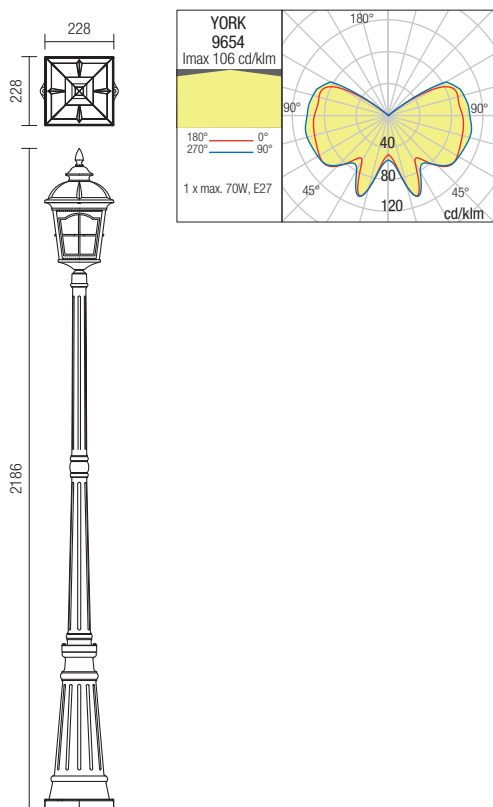

POLES • STĂLPI

Code	Power	Socket	Input voltage	Input frequency
9654	1 x max. 70W	E27	230V	50Hz