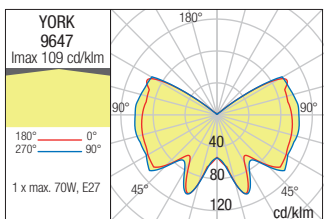

IP44

Code	Power	Socket	Input voltage	Input frequency
9647	1 x max. 70W	E27	230V	50Hz

IP44

Code	Power	Socket	Input voltage	Input frequency
9648	1 x max. 70W	E27	230V	50Hz