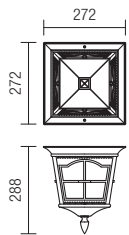

IP23

WALL LAMP • APLICĂ

Code	Power	Socket	Input voltage	Input frequency
9651	1 x max. 70W	E27	230V	50Hz