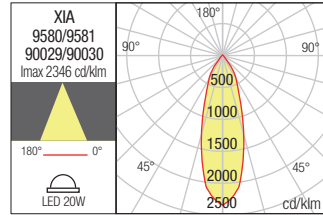

CEILING LAMP • PLAFONIERĂ

Code	Finishing	LED type	Input voltage	Power	Luminous flux	CCT	Optics	CRI
9580	Sand White	COB LED LUMENS, 1pcs	220-240V	20W	1958/1616 lm	3000K	34°	80
9581	Dark Grey	COB LED LUMENS, 1pcs	220-240V	20W	1958/1616 lm	3000K	34°	80
90029	Sand White	COB LED LUMENS, 1pcs	220-240V	20W	2003/1696 lm	4000K	34°	80
90030	Dark Grey	COB LED LUMENS, 1pcs	220-240V	20W	2003/1696 lm	4000K	34°	80