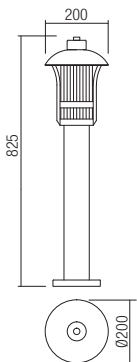

SUSPENSION • SUSPENSIE

Code	Power	Socket	Input voltage	Input frequency
9575	1x max. 42W	E27	230V	50Hz

IP33

BOLLARD • STÂLPIȘOR

Code	Power	Socket	Input voltage	Input frequency
9576	1 x max. 42W	E27	230V	50Hz

Norge

WALL LAMP • APLICĂ

Code	Power	Socket	Input voltage	Input frequency
9574	1 x max. 42W	E27	230V	50Hz