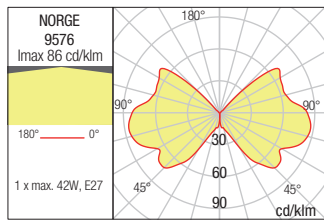

Norge

WALL LAMP • APLICĂ

Code	Power	Socket	Input voltage	Input frequency
9574	1 x max. 42W	E27	230V	50Hz