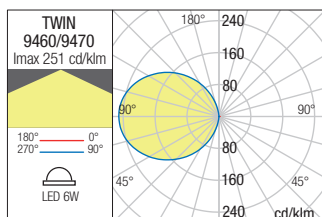

**BOLLARD • STÂLPIŞOR**

Code Finishing

**9460** ■ Dark Grey

**9470** ■ Rust

LED type	Input voltage	Power	Luminous Flux Source/system	CCT	CRI
SMD LED 2835, 48 pcs.	220-240V	6W	690/330 lm	3000K	82

**BOLLARD • STÂLPIŞOR**