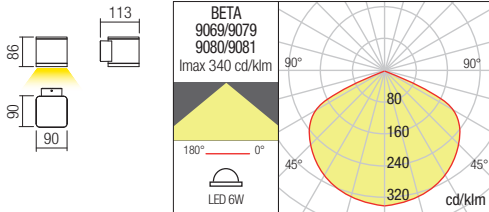

WALL LAMP • APLICĂ

Code	Finishing	LED type	Input voltage	Power	CCT	Luminous Flux Source/system	Optics	CRI
9069	Dark Grey	COB LED EPISTAR	220-240V	1 × 6W	3000K	589/530 lm	120°	82
9079	Dark Grey	COB LED EPISTAR	220-240V	1 × 6W	4000K	601/540 lm	120°	82
9080	Dark Brown	COB LED EPISTAR	220-240V	1 × 6W	3000K	589/530 lm	120°	82
9081	Dark Brown	COB LED EPISTAR	220-240V	1 × 6W	4000K	601/540 lm	120°	82