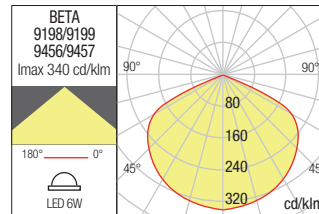

WALL LAMP • APLICĂ

Code	Finishing	LED type	Input voltage	Power	CCT	Luminous Flux Source/system	Optics	CRI
9069	Dark Grey	COB LED EPISTAR	220-240V	1 × 6W	3000K	589/530 lm	120°	82
9079	Dark Grey	COB LED EPISTAR	220-240V	1 × 6W	4000K	601/540 lm	120°	82
9080	Dark Brown	COB LED EPISTAR	220-240V	1 × 6W	3000K	589/530 lm	120°	82
9081	Dark Brown	COB LED EPISTAR	220-240V	1 × 6W	4000K	601/540 lm	120°	82