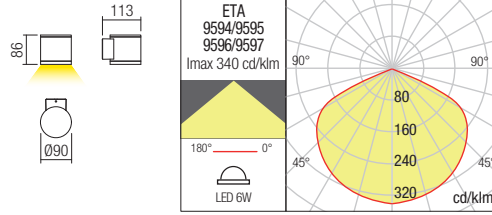

WALL LAMP • APLICĂ

Code	Finishing	LED type	Input voltage	Power	CCT	Luminous Flux Source/system	Optics	CRI
9594	Dark Grey	COB LED EPISTAR	220-240V	1 × 6W	3000K	589/530 lm	120°	82
9595	Dark Grey	COB LED EPISTAR	220-240V	1 × 6W	4000K	601/540 lm	120°	82
9596	Dark Brown	COB LED EPISTAR	220-240V	1 × 6W	3000K	589/530 lm	120°	82
9597	Dark Brown	COB LED EPISTAR	220-240V	1 × 6W	4000K	601/540 lm	120°	82