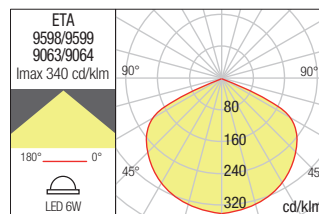

CEILING LAMP • PLAFONIERĂ

Code	Finishing	LED type	Input voltage	Power	CCT	Luminous Flux Source/system	Optics	CRI
9598	Dark Grey	COB LED EPistar	220-240V	1 x 6W	3000K	589/530 lm	120°	82
9599	Dark Grey	COB LED EPistar	220-240V	1 x 6W	4000K	601/540 lm	120°	82
9063	Dark Brown	COB LED EPistar	220-240V	1 x 6W	3000K	589/530 lm	120°	82
9064	Dark Brown	COB LED EPistar	220-240V	1 x 6W	4000K	601/540 lm	120°	82