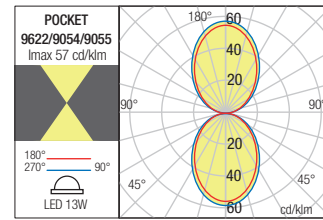

LED type	Input voltage	Power	Luminous Flux Source/system	CCT	CRI
SMD LED OSRAM, 24 pcs.	220-240V	13W	940/750 lm	3000K	80