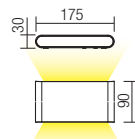

LED type	Input voltage	Power	Luminous Flux Source/system	CCT	CRI
SMD LED OSRAM, 24 pcs.	220-240V	13W	940/750 lm	3000K	80