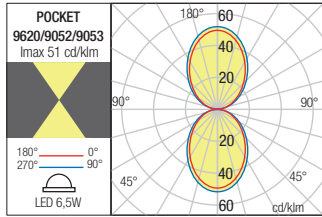

### WALL LAMP • APLICĂ

Code Finishing

- 9620** Sand White
- 9052** Dark Grey
- 9053** Dark Brown

LED type	Input voltage	Power	Luminous Flux Source/system	CCT	CRI
SMD LED OSRAM, 36 pcs.	220-240V	6,5W	500/398 lm	3000K	80