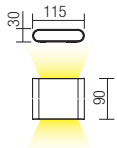

### WALL LAMP • APLICĂ

Code Finishing

- 9620** Sand White
- 9052** Dark Grey
- 9053** Dark Brown

LED type	Input voltage	Power	Luminous Flux Source/system	CCT	CRI
SMD LED OSRAM, 36 pcs.	220-240V	6,5W	500/398 lm	3000K	80