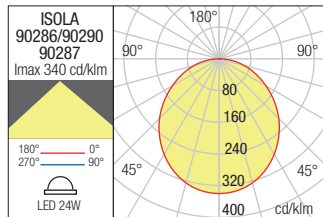

### CEILING LAMP • PLAFONIERĂ STANDARD VERSION

Code Finishing Sensor

**90286** ■ Dark Grey -  
**90290** ■ Dark Grey ✓

**tuya** SMART VERSION

**90287** ■ Dark Grey -

LED type	Input voltage	Power	Luminous Flux Source/system	CCT	CRI
SMD LED, 288 pcs.	220-240V	24W	2800/2060 lm	3000/4000/6500K	80