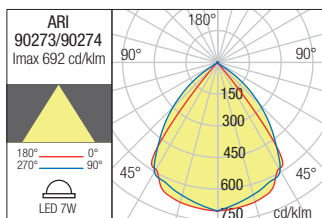

WALL LAMP • APLICĂ

Code Finishing

90273 Sand White

90274 Dark Grey

LED type	Input voltage	Power	Luminous Flux Source/system	CCT	Optics	CRI
COB LED CREE, 1 pcs.	220-240V	7W	650/470 lm	3000K	80°	80

WALL LAMP • APLICĂ