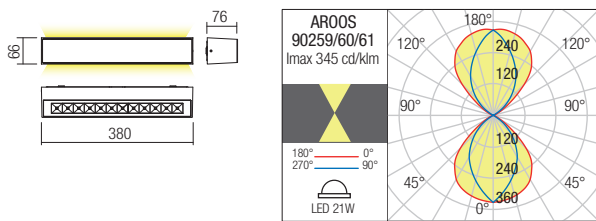

LED type	Input voltage	Power	Luminous Flux Source/system	CCT	Optics	CRI
SMD LED 2835 OSRAM, 24 pcs	220-240V	21W	1890/1283 lm	3000K	2x100°	80