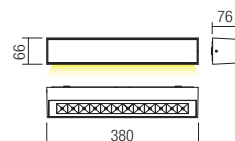

LED type	Input voltage	Power	Luminous Flux Source/system	CCT	Optics	CRI
SMD LED 3030 OSRAM, 12 pcs	220-240V	14W	950/644 lm	3000K	100°	80