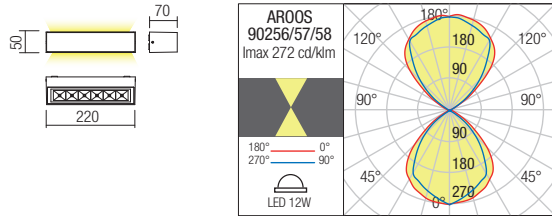

WALL LAMP • APLICĂ

Code Finishing

- **90256** Sand White
- **90257** Dark Grey
- **90258** Corten

LED type	Input voltage	Power	Luminous Flux Source/system	CCT	Optics	CRI
SMD LED 2835 OSRAM, 12 pcs	220-240V	12W	1200/862 lm	3000K	2x100°	80