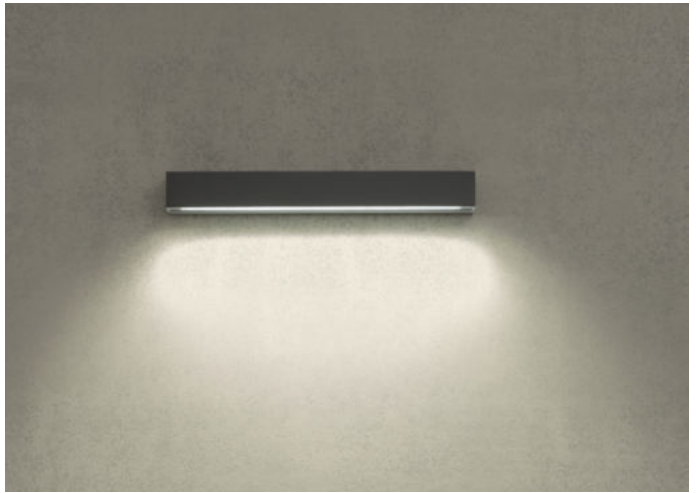

WALL LAMP • APLICĂ

Code Finishing

- **90256** Sand White
- **90257** Dark Grey
- **90258** Corten

LED type	Input voltage	Power	Luminous Flux Source/system	CCT	Optics	CRI
SMD LED 2835 OSRAM, 12 pcs	220-240V	12W	1200/862 lm	3000K	2x100°	80