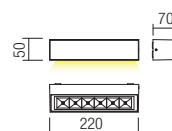

WALL LAMP • APLICĂ

Code Finishing

- 90247 Sand White
- 90248 Dark Grey
- 90249 Corten

| LED type | Input voltage | Power | Luminous Flux Source/system | CCT | Optics | CRI |
|---------------------------|---------------|-------|-----------------------------|-------|--------|-----|
| SMD LED 3030 OSRAM, 6 pcs | 220-240V | 6,5W | 710/492 lm | 3000K | 100° | 80 |