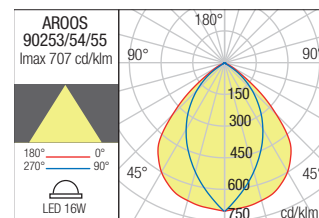

LED type	Input voltage	Power	Luminous Flux Source/system	CCT	Optics	CRI
SMD LED 3030 OSRAM, 18 pcs	220-240V	16W	1370/928 lm	3000K	100°	80