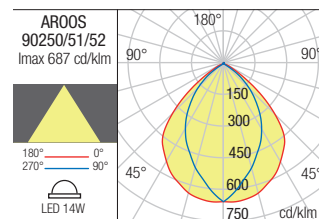

LED type	Input voltage	Power	Luminous Flux Source/system	CCT	Optics	CRI
SMD LED 3030 OSRAM, 12 pcs	220-240V	14W	950/644 lm	3000K	100°	80