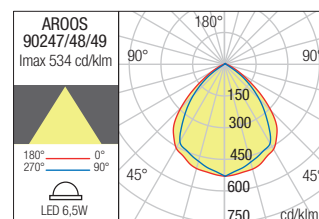

WALL LAMP • APLICĂ

Code Finishing

- 90247 Sand White
- 90248 Dark Grey
- 90249 Corten

| LED type | Input voltage | Power | Luminous Flux Source/system | CCT | Optics | CRI |
|---------------------------|---------------|-------|-----------------------------|-------|--------|-----|
| SMD LED 3030 OSRAM, 6 pcs | 220-240V | 6,5W | 710/492 lm | 3000K | 100° | 80 |