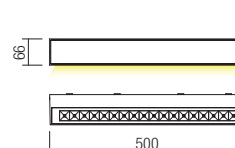

LED type	Input voltage	Power	Luminous Flux Source/system	CCT	Optics	CRI
SMD LED 3030 OSRAM, 18 pcs	220-240V	16W	1370/928 lm	3000K	100°	80