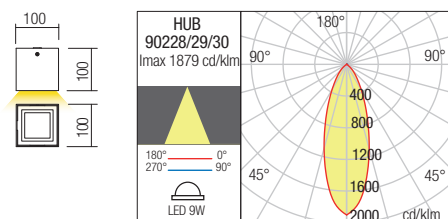

CEILING LAMP • PLAFONIERĂ

Code Finishing

90228 Sand White

90229 Dark Grey

90230 Dark Brown

LED type	Input voltage	Power	Luminous Flux Source/system	CCT	Optics	CRI
Powe LED CREE, 4 pcs.	220-240V	9W	1030/605 lm	3000K	38°	80