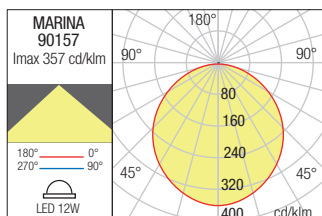

## CEILING LAMP • PLAFONIERĂ

Code Finishing

**90157** ■ Dark Grey

LED type	Input voltage	Power	Luminous Flux Source/system	CCT	CRI
SMD LED 2835, 81 pcs.	220-240V	12W	1300/808 lm	3000K	80