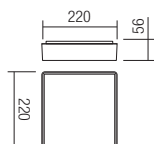

## CEILING LAMP • PLAFONIERĂ

Code Finishing

**90157** ■ Dark Grey

LED type	Input voltage	Power	Luminous Flux Source/system	CCT	CRI
SMD LED 2835, 81 pcs.	220-240V	12W	1300/808 lm	3000K	80