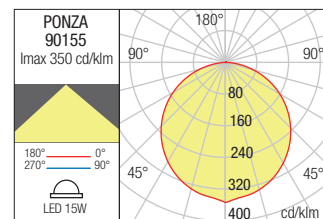

Code Finishing

90155 ■ Dark Grey

LED type	Input voltage	Power	Luminous Flux Source/system	CCT	CRI
SMD LED 2835, 82 pcs.	220-240V	15W	1550/820 lm	3000K	80

CEILING LAMP • PLAFONIERĂ

Code Finishing

90156 ■ Dark Grey