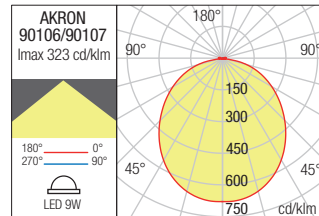

CEILING LAMP • PLAFONIERĂ

Code Finishing

90106 Sand White
90107 Dark Grey

LED type	Input voltage	Power	Luminous Flux Source/system	CCT	CRI
SMD LED 2835, 48 pcs.	220-240V	9W	1040/700 lm	3000K	80
SMD LED 2835, 48 pcs.	220-240V	9W	1040/700 lm	3000K	80