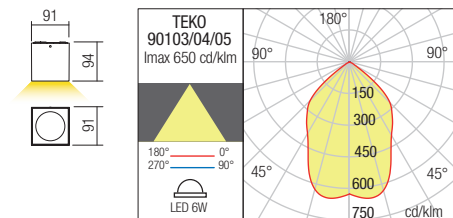

CEILING LAMP • PLAFONIERĂ

Code Finishing

- **90103** Sand White
- **90104** Dark Grey
- **90105** Dark Brown

LED type	Input voltage	Power	Luminous Flux Source/system	CCT	Optics	CRI
COB LED, 1 pcs.	220-240V	6W	590/450 lm	3000K	70°	82