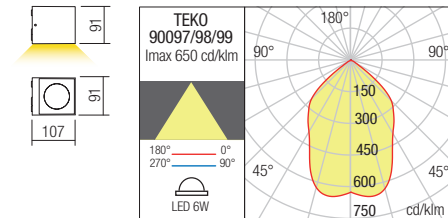

WALL LAMP • APLICĂ

Code Finishing

- **90097** Sand White
- **90098** Dark Grey
- **90099** Dark Brown

LED type	Input voltage	Power	Luminous Flux Source/system	CCT	Optics	CRI
COB LED, 1 pcs.	220-240V	6W	590/450 lm	3000K	70°	82