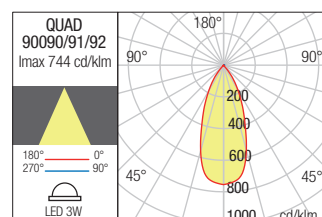

CEILING LAMP • PLAFONIERĂ

Code Finishing

- **90090** Sand White
- **90091** Dark Grey
- **90092** Dark Brown

LED type	Input voltage	Power	Luminous Flux Source/system	CCT	Optics	CRI
COB LED, 1 pcs.	220-240V	3W	319/280lm	3000K	40°	82