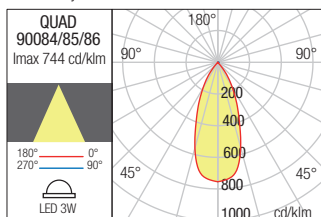

WALL LAMP • APLICĂ

Code Finishing

- 90084** Sand White
- 90085** Dark Grey
- 90086** Dark Brown

LED type	Input voltage	Power	Luminous Flux Source/system	CCT	Optics	CRI
COB LED, 1 pcs.	220-240V	3W	319/280lm	3000K	40°	82

Dimension

Photometry

WALL LAMP • APLICĂ

Code Finishing

- 90087** Sand White
- 90088** Dark Grey
- 90089** Dark Brown

LED type	Input voltage	Power	Luminous Flux Source/system	CCT	Optics	CRI
COB LED, 2 pcs.	220-240V	6W	673/540lm	3000K	40°	82

Dimension

Photometry