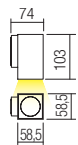

WALL LAMP • APLICĂ

Code Finishing

- **90084** Sand White
- **90085** Dark Grey
- **90086** Dark Brown

LED type	Input voltage	Power	Luminous Flux Source/system	CCT	Optics	CRI
COB LED, 1 pcs.	220-240V	3W	319/280lm	3000K	40°	82

Dimension