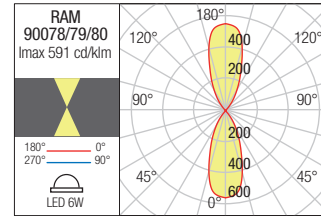

WALL LAMP • APLICĂ

Code Finishing

- **90078** Sand White
- **90079** Dark Grey
- **90080** Dark Brown

LED type	Input voltage	Power	Luminous Flux Source/system	CCT	Optics	CRI
COB LED, 2 pcs.	220-240V	6W	673/540lm	3000K	40°	82