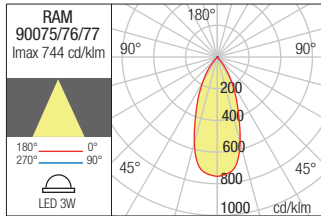

WALL LAMP • APLICĂ

Code Finishing

- 90078** Sand White
- 90079** Dark Grey
- 90080** Dark Brown

LED type	Input voltage	Power	Luminous Flux Source/system	CCT	Optics	CRI
COB LED, 2 pcs.	220-240V	6W	673/540lm	3000K	40°	82