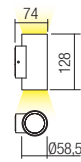

WALL LAMP • APLICĂ

Code Finishing

- **90078** Sand White
- **90079** Dark Grey
- **90080** Dark Brown

LED type	Input voltage	Power	Luminous Flux Source/system	CCT	Optics	CRI
COB LED, 2 pcs.	220-240V	6W	673/540lm	3000K	40°	82