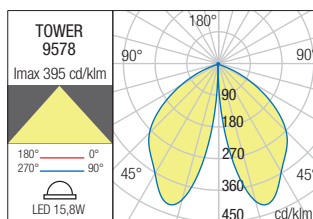

BOLLARD • STÂLPIȘOR

Code Finishing

9578 ■ Dark Grey

LED type	Input voltage	Power	Luminous Flux Source/system	CCT	Optic	CRI
COB LED, 1 pcs.	220-240V	15,8W	1490/875 lm	3000K	47°	82

Tower

SMART BOLLARD • SMART STÂLPIȘOR