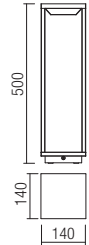

Tower

SMART BOLLARD • SMART STÂLPIȘOR

Code Finishing

90052 ■ Dark Grey

LED type	Input voltage	Power	Luminous Flux Source/system	CCT	Optic	CRI
LumiLeds SMD LED 2835, 16 pcs	220-240V	10W	1105/629 lm	3000-6000K	43°	80

Dimension