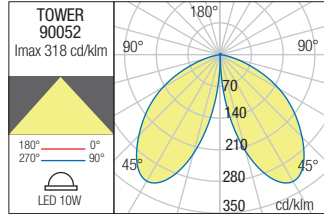

Code Finishing

90052 ■ Dark Grey

LED type	Input voltage	Power	Luminous Flux Source/system	CCT	Optic	CRI
LumiLeds SMD LED 2835, 16 pcs	220-240V	10W	1105/629 lm	3000-6000K	43°	80

Dimension

Photometry

SMART FEATURES