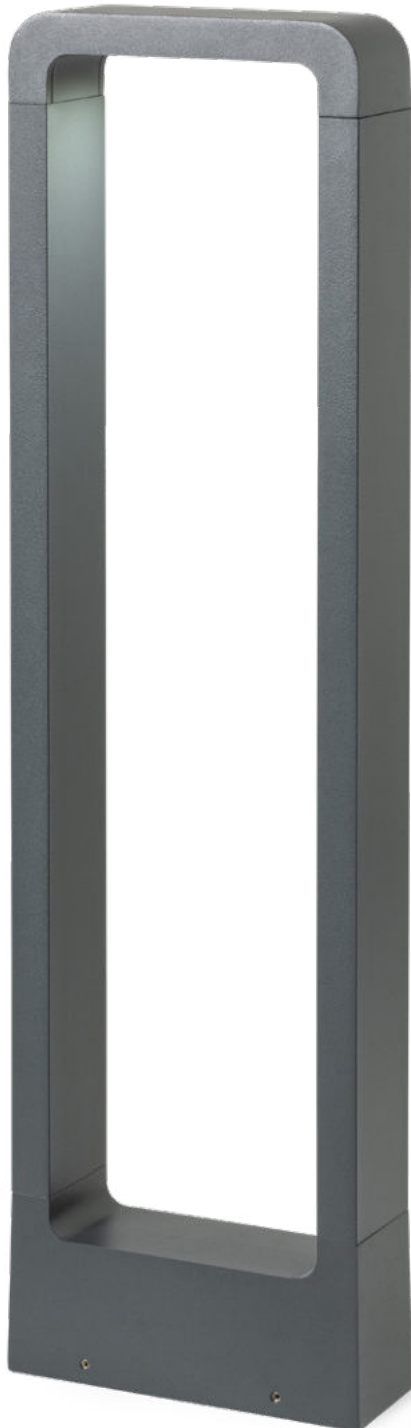

WALL LAMP • APLICĂ

Code Finishing

90011 ■ Dark Grey

90012 ■ Dark Brown

LED type	Input voltage	Power	Luminous Flux Source/system	CCT	Optics	CRI
COB LED OSRAM 1 pcs	220-240V	6W	690/408 lm	3000K	70°	85