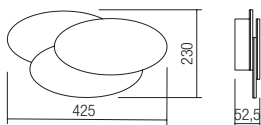

Led type	SMD LED 2835 60 pcs x 0,2W
Power	12W
Input	220-240V, 50/60Hz
Color temperature	3000K
Lumen source	1490 lm
Lumen system	760 lm
CRI	85
Not dimmable	

CE IP20

art. **01-2297**