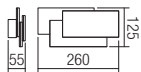

art. **01-1444**

Led type	SMD LED 2835 60 pcs x 0,2W
Power	12W
Input	220-240V, 50/60Hz
Color temperature	3000K
Lumen source	1490 lm
Lumen system	760 lm
CRI	85
Not dimmable	

CE IP20

art. **01-2296**