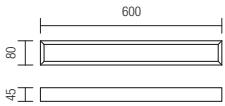

Led type	2835 SMD LED 56pcs x 0,42W 3000K, 56pcs x 0,42W 4000K
Power	24W
Input	220-240V, 50/60Hz
Color temperature	CCT 3000K/4000K
Lumen source	3000 lm
Lumen system	1460 lm
CRI	90

CE IP44

- art. **01-3789** Sand White
- art. **01-3790** Chrome
- art. **01-3791** Sand Black