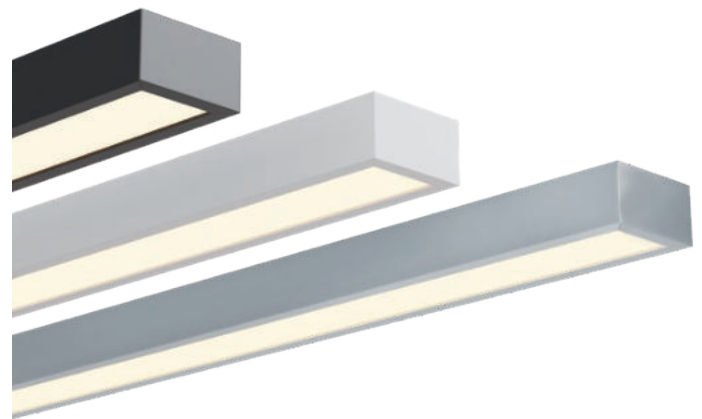

Finishises:
sand white, chrome or sand black