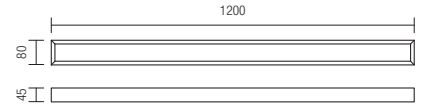

Led type	2835 SMD LED 84pcs x 0,42W 3000K, 84pcs x 0,42W 4000K
Power	36W
Input	220-240V, 50/60Hz
Color temperature	CCT 3000K/4000K
Lumen source	4000 lm
Lumen system	2120 lm
CRI	90

CE IP44