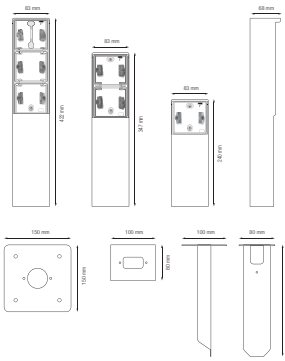

Faster and easier installation:

- all connections terminals are located at the top of the base:
  - to ensure all wires can be cut and stripped at the same length
  - to guarantee more space under the mechanism, so you can easily fold the wires and place the mechanism in the box without the wiring pushing it back up.

## Technical data

Splashproof garden post with double socket outlet, side earthing and baseplate, black. Handmade product: small deviations in form may occur

- Function: – wall socket outlet
  - contact buses with a large contact surface that do not rest on the base in order to be connected
- Maximum MCB rating: 16 A (1.5 mm<sup>2</sup>) / 20 A (2.5 mm<sup>2</sup>) (limited by national installation rules)
- Number of mechanisms: 2
- Chemical resistance: ammonia-rich environments may cause faster ageing of the base
- Protection degree: IP55 for the combination of a socket outlet and a splashproof mounting box
- Impact resistance: The combination of a Hydro mechanism and a flush- or surface-mounting box has an impact resistance of IK07 with a minimum temperature of -25 °C and a maximum temperature of 55 °C
- Colour: The base material is coloured in mass, black (RAL 9005)
- Dimensions (HxWxD): 347 x 83 x 68 mm
- Certification marks: KEMA, ÖVE
- Marking: CE
- Material housing: stainless steel

## Dimensions