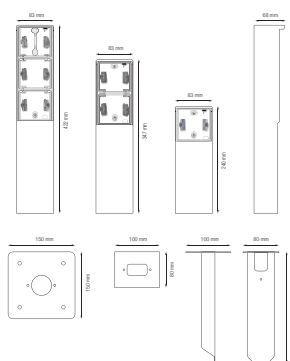

Faster and easier installation:

- all connections terminals are located at the top of the base:
 - to ensure all wires can be cut and stripped at the same length
 - to guarantee more space under the mechanism, so you can easily fold the wires and place the mechanism in the box without the wiring pushing it back up.

- Function: – wall socket outlet
 - contact buses with a large contact surface that do not rest on the base in order to be connected
- Maximum MCB rating: 16 A (1.5 mm²) / 20 A (2.5 mm²) (limited by national installation rules)
- Number of mechanisms: 1
- Chemical resistance: ammonia-rich environments may cause faster ageing of the base
- Protection degree: IP55 for the combination of a socket outlet and a splashproof mounting box
- Impact resistance: The combination of a Hydro mechanism and a flush- or surface-mounting box has an impact resistance of IK07 with a minimum temperature of -25 °C and a maximum temperature of 55 °C
- Colour: The base material is coloured in mass, black (RAL 9005)
- Dimensions (HxWxD): 240 x 83 x 68 mm
- Certification marks: KEMA, ÖVE
- Marking: CE
- Material housing: stainless steel

niko

Dimensions

Wiring diagram