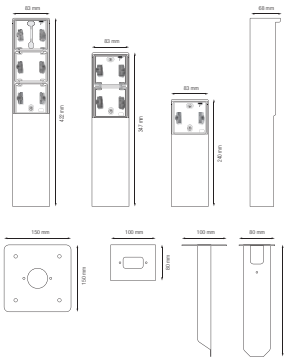

Faster and easier installation:

- all connections terminals are located at the top of the base:
 - to ensure all wires can be cut and stripped at the same length
 - to guarantee more space under the mechanism, so you can easily fold the wires and place the mechanism in the box without the wiring pushing it back up.

- Function: – wall socket outlet
 - contact buses with a large contact surface that do not rest on the base in order to be connected
- Maximum MCB rating: 16 A (1.5 mm²) / 20 A (2.5 mm²) (limited by national installation rules)
- Number of mechanisms: 1
- Chemical resistance: ammonia-rich environments may cause faster ageing of the base
- Protection degree: IP55 for the combination of a socket outlet and a splashproof mounting box
- Impact resistance: The combination of a Hydro mechanism and a flush- or surface-mounting box has an impact resistance of IK07 with a minimum temperature of -25 °C and a maximum temperature of 55 °C
- Colour: The base material is coloured in mass, black (RAL 9005)
- Dimensions (HxWxD): 240 x 83 x 68 mm
- Certification marks: KEMA, ÖVE, SEMKO
- Marking: CE
- Material housing: stainless steel

niko

Dimensions

Wiring diagram