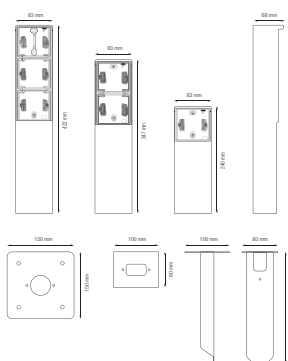

Faster and easier installation:

- all connections terminals are located at the top of the base:
  - to ensure all wires can be cut and stripped at the same length
  - to guarantee more space under the mechanism, so you can easily fold the wires and place the mechanism in the box without the wiring pushing it back up.

## Technical data

Splashproof garden post with double socket outlet, side earthing and baseplate, white. Handmade product: small deviations in form may occur

- Function: – wall socket outlet
  - contact buses with a large contact surface that do not rest on the base in order to be connected
- Maximum MCB rating: 16 A (1.5 mm<sup>2</sup>) / 20 A (2.5 mm<sup>2</sup>) (limited by national installation rules)
- Number of mechanisms: 2
- Chemical resistance: ammonia-rich environments may cause faster ageing of the base
- Protection degree: IP55 for the combination of a socket outlet and a splashproof mounting box
- Impact resistance: The combination of a Hydro mechanism and a flush- or surface-mounting box has an impact resistance of IK07 with a minimum temperature of -25 °C and a maximum temperature of 55 °C
- Colour: white (coloured in mass, approximately NCS S 0502 - Y50R, RAL 9010)
- Dimensions (HxWxD): 347 x 83 x 68 mm
- Certification marks: KEMA, ÖVE
- Marking: CE
- Material housing: stainless steel

## Dimensions