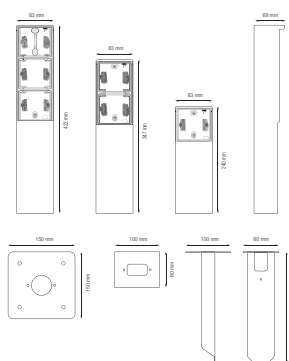

Faster and easier installation:

- all connections terminals are located at the top of the base:
 - to ensure all wires can be cut and stripped at the same length
 - to guarantee more space under the mechanism, so you can easily fold the wires and place the mechanism in the box without the wiring pushing it back up.

- Function: – wall socket outlet
 - contact buses with a large contact surface that do not rest on the base in order to be connected
- Maximum MCB rating: 16 A (1.5 mm²) / 20 A (2.5 mm²) (limited by national installation rules)
- Number of mechanisms: 1
- Chemical resistance: ammonia-rich environments may cause faster ageing of the base
- Protection degree: IP55 for the combination of a socket outlet and a splashproof mounting box
- Impact resistance: The combination of a Hydro mechanism and a flush- or surface-mounting box has an impact resistance of IK07 with a minimum temperature of -25 °C and a maximum temperature of 55 °C
- Colour: white (coloured in mass, approximately NCS S 0502 - Y50R, RAL 9010)
- Dimensions (HxWxD): 240 x 83 x 68 mm
- Certification marks: KEMA, ÖVE
- Marking: CE
- Material housing: stainless steel

niko

Dimensions

Wiring diagram