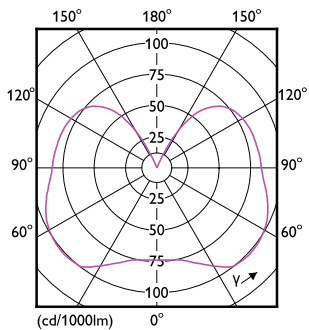

Fotometrické údaje

Light Distribution Diagram - CorePro LEDcapsuleLV 1.7-20W G4micro 827

General uniform lighting - CorePro LEDcapsuleLV 1.7-20W G4micro 827