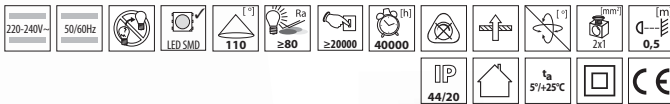

KATRO LED

Vestavné svítidlo LED SMD

● KATRO LED 18W-WW-SR

● těleso svítidla: hliník / difuzor: plast PMMA

- KATRO LED 13W-WW-W
- KATRO LED 13W-WW-SR
- KATRO LED 18W-WW-W
- KATRO LED 23W-WW-SR
- KATRO LED 23W-WW-W