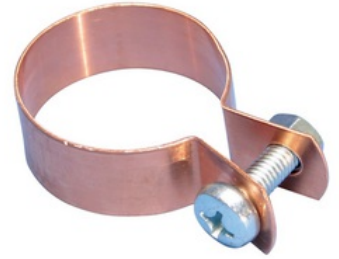

## EB-STRC028CU 574210

**Objednací kód: EB-STRC028CU 574210**

Materiál: **Copper**

Tvar: **Strap**

Inlay: **Bez**

Connection facility: **Clamping bolt**

Flexible connection facility: **Ne**

Permitted by NCP: **Ne**

VdS quality mark: **Ne**

ULC quality mark: **Ne**

Suitable for steel tube: **Ne**

Suitable for stainless steel tube: **Ne**

Suitable for aluminium tube: **Ne**

Suitable for plastic tube: **Ne**

Jakost materiálu:

Délka: **16**

Povrch:

Connection size, connection facility:

Lock facility: **Šroub**

FM quality mark: **Ne**

UL quality mark: **Ne**

LPCB quality mark: **Ne**

Suitable for thin-walled pipe: **Ne**

Suitable for copper tube: **Ano**

Vhodné pro litinové trubky: **Ne**

Suitable for pipe coil: **Ne**

---