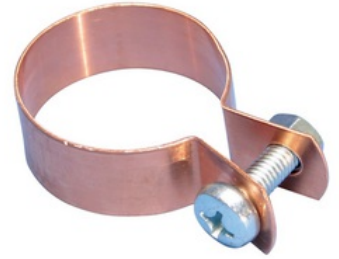

EB-STRC022CU 574200

Objednáací kód: EB-STRC022CU 574200

Materiál: **Copper**

Tvar: **Strap**

Inlay: **Bez**

Connection facility: **Clamping bolt**

Flexible connection facility: **Ne**

Permitted by NCP: **Ne**

VdS quality mark: **Ne**

ULC quality mark: **Ne**

Suitable for steel tube: **Ne**

Suitable for stainless steel tube: **Ne**

Suitable for aluminium tube: **Ne**

Suitable for plastic tube: **Ne**

Jakost materiálu:

Délka: **16**

Povrch:

Connection size, connection facility:

Lock facility: **Šroub**

FM quality mark: **Ne**

UL quality mark: **Ne**

LPCB quality mark: **Ne**

Suitable for thin-walled pipe: **Ne**

Suitable for copper tube: **Ano**

Vhodné pro litinové trubky: **Ne**

Suitable for pipe coil: **Ne**

Příslušenství