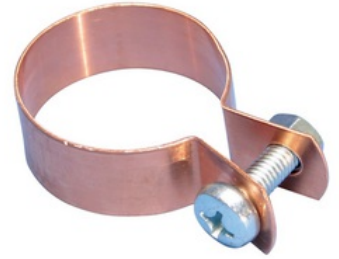

## EB-STRC018CU 574190

Objednáací kód: EB-STRC018CU 574190

Materiál: **Copper**

Tvar: **Strap**

Inlay: **Bez**

Connection facility: **Clamping bolt**

Flexible connection facility: **Ne**

Permitted by NCP: **Ne**

VdS quality mark: **Ne**

ULC quality mark: **Ne**

Suitable for steel tube: **Ne**

Suitable for stainless steel tube: **Ne**

Suitable for aluminium tube: **Ne**

Suitable for plastic tube: **Ne**

Jakost materiálu:

Délka: **16**

Povrch:

Connection size, connection facility:

Lock facility: **Šroub**

FM quality mark: **Ne**

UL quality mark: **Ne**

LPCB quality mark: **Ne**

Suitable for thin-walled pipe: **Ne**

Suitable for copper tube: **Ano**

Vhodné pro litinové trubky: **Ne**

Suitable for pipe coil: **Ne**

---