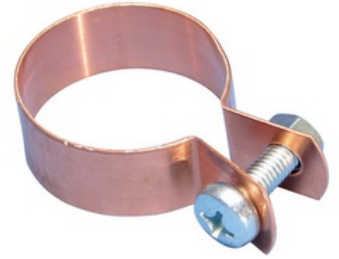

EB-STRC015CU 574180

Objednací kód: EB-STRC015CU 574180

Materiál: **Copper**

Tvar: **Strap**

Inlay: **Bez**

Connection facility: **Clamping bolt**

Flexible connection facility: **Ne**

Permitted by NCP: **Ne**

VdS quality mark: **Ne**

ULC quality mark: **Ne**

Suitable for steel tube: **Ne**

Suitable for stainless steel tube: **Ne**

Suitable for aluminium tube: **Ne**

Suitable for plastic tube: **Ne**

Jakost materiálu:

Délka: **16**

Povrch:

Connection size, connection facility:

Lock facility: **Šroub**

FM quality mark: **Ne**

UL quality mark: **Ne**

LPCB quality mark: **Ne**

Suitable for thin-walled pipe: **Ne**

Suitable for copper tube: **Ano**

Vhodné pro litinové trubky: **Ne**

Suitable for pipe coil: **Ne**

Příslušenství