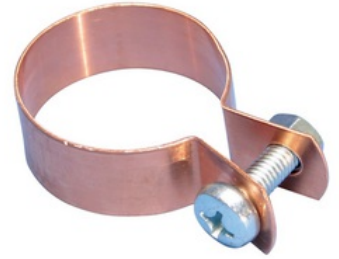

EB-STRC012CU 574170

Objednáací kód: EB-STRC012CU 574170

Materiál: **Copper**

Tvar: **Strap**

Inlay: **Bez**

Connection facility: **Clamping bolt**

Flexible connection facility: **Ne**

Permitted by NCP: **Ne**

VdS quality mark: **Ne**

ULC quality mark: **Ne**

Suitable for steel tube: **Ne**

Suitable for stainless steel tube: **Ne**

Suitable for aluminium tube: **Ne**

Suitable for plastic tube: **Ne**

Jakost materiálu:

Délka: **16**

Povrch:

Connection size, connection facility:

Lock facility: **Šroub**

FM quality mark: **Ne**

UL quality mark: **Ne**

LPCB quality mark: **Ne**

Suitable for thin-walled pipe: **Ne**

Suitable for copper tube: **Ano**

Vhodné pro litinové trubky: **Ne**

Suitable for pipe coil: **Ne**

Příslušenství