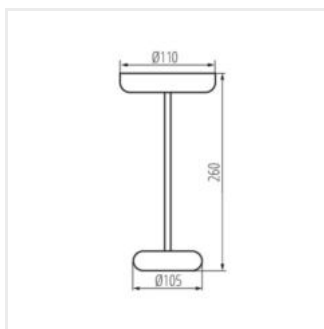

- Materiál korpusu: plast, kov
- Materiál difuzoru: plast

FLUXY LED IP44

Stolní LED lampa

FLUXY LED IP44 W

FLUXY LED IP44 B

FLUXY LED IP44 BL

FLUXY LED IP44 GN

FLUXY LED IP44 Y