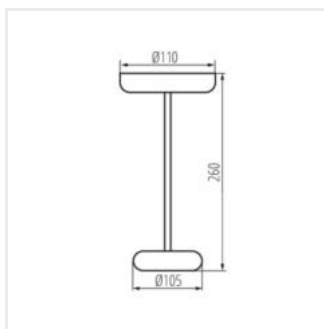

## FLUXY LED IP44

Stolní LED lampa

FLUXY LED IP44 W

FLUXY LED IP44 B

FLUXY LED IP44 BL

FLUXY LED IP44 GN

FLUXY LED IP44 Y

FLUXY LED IP44