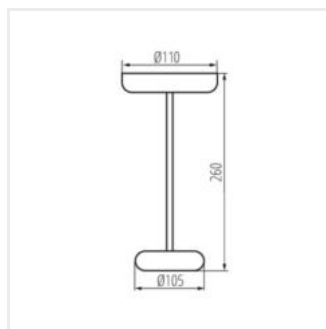

## FLUXY LED IP44

Stolní LED lampa

FLUXY LED IP44 W

FLUXY LED IP44 B

FLUXY LED IP44 BL

FLUXY LED IP44 GN

FLUXY LED IP44 Y

FLUXY LED IP44