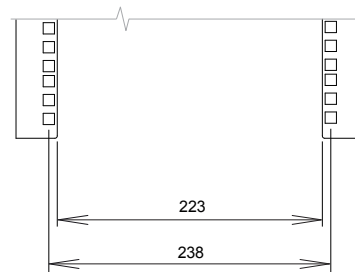

VP-10-1-B

VP-10-1-G

FO-10-1-10ST-G

FO-10-1-10SCS-B

Catalog. No. Black	Model	Description
86010100	UP-10-1-B	Shelf 10" solid, 1U, BK RAL 9005
86010101	UP-10-1-G	Shelf 10" solid, 1U, RAL 7035
86010200	ZP-10-1-G	Blind flange 10", 1U, RAL 7035
86010300	VP-10-1-B	Wire management panel 10", 1U, metal, BK RAL 9005
86010301	VP-10-1-G	Wire management panel 10", 1U, metal, RAL 7035
86010602	FO-10-1-10SCS-B	Optical bathtub 10", 1U BK RAL 9005, including the forehead SC 10 simplex ports
86010603	FO-10-1-10SCS-G	Optical bathtub 10", 1U RAL 7035, including the forehead SC 10 simplex ports

10" SYSTEM – DIMENSIONS

UP-10-1-B

UP-10-1-G

FO-10-1-10SCS